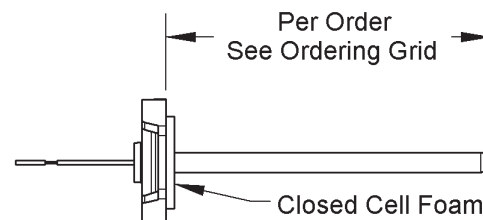

Plenum-Rated Cable Length:

2 meters