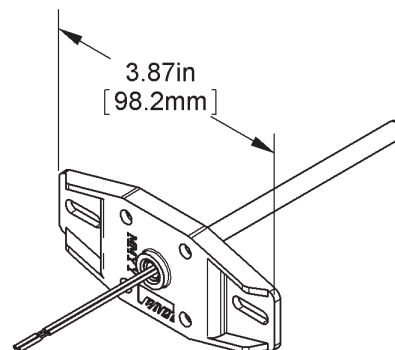

Plenum-Rated Cable Length:

2 meters